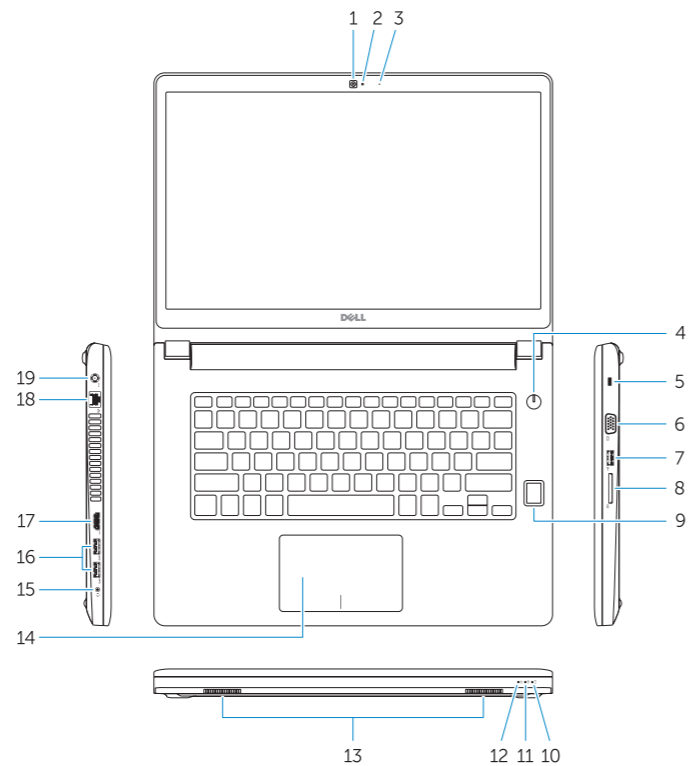

Latitude 14-3460

Features

Funcionalidades | Özellikler | الميزات

1. Camera
2. Camera-status light
3. Microphone
4. Power button (No LED indicator)
5. Security-cable slot
6. VGA connector
7. USB 2.0 connector
8. Memory card reader
9. Fingerprint reader (optional)
10. Battery-status light
11. Hard-drive activity light
12. Power-status light
13. Speakers
14. Touchpad
15. Headset connector
16. USB 3.0 connector (2)
17. HDMI connector
18. Network connector
19. Power connector
20. Battery
21. Battery release latch
22. Service-tag label